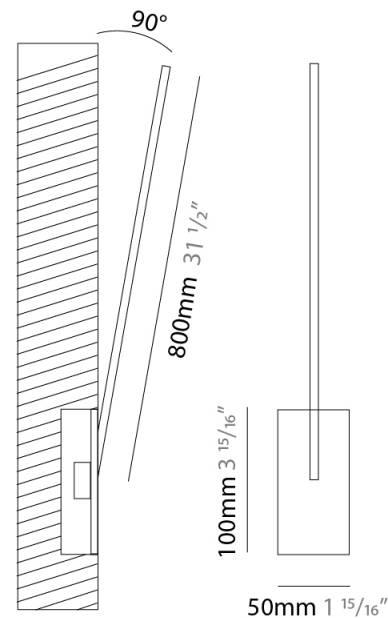

PROJECT	_____
TYPE	_____
SPECIFIER	_____
QUANTITY	_____
DATE	_____

SPILLO 1 ROD RECESSED

D46018- _____ - _____
base number   Color   Finish
                         Temperature   Options

1. To build a product code in our configurator select the specify button on the base model # product page
2. To build a manual product code on this datasheet choose from the options listed below in blue font and add the suffix to the base model #

GENERAL

Series: Spillo
Subseries: Spillo 1 Rod
Brand: Icone
Division: Design
Mounting Type: Recessed
Mounting Location: Wall
Subcategory: Ambient

PHYSICAL

Shape: Rectangle
Width (mm): 50
Width (in): 1 15/16
Height (mm): 800
Height (in): 31 1/2
Light Distribution: Adjustable
Fixture Finish: WHI / BLK / CHR / BGD
Fixture Material: Brass

ELECTRICAL

Lamp Type: LED
Total Output Wattage (W): 10.56
Dimming: 0-10V Dimming
Driver Included: No
Driver Location: Remote
Driver Type: Constant Voltage - 120Vac
Driver Class: Class 2
Input Voltage (V): 120
Output Voltage (V): 12
Upon Request: (Not included, see components) 0-10Vdc dimming / 277Vac

LED

Color Temperature (°K): 2700 / 3000
Nominal Lumen (lm): 880
CRI: >90 CRI
Lamp Life (hrs): 50000

OPTICAL

Adjustability: Tilt 120°

RATINGS AND CERTIFICATIONS

Certified By: Certified for North American Standards
IP rating: IP20