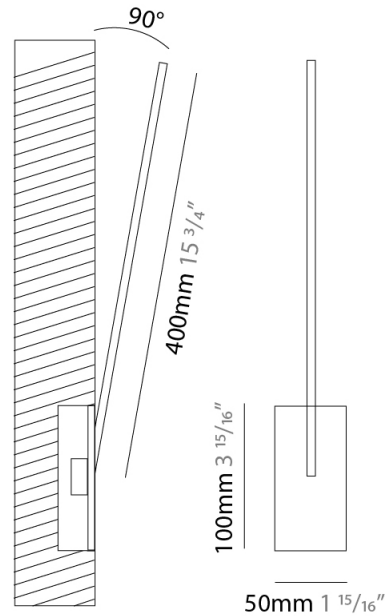

PROJECT	
TYPE	
SPECIFIER	
QUANTITY	
DATE	

SPILLO 1 ROD RECESSED

D46014- -
base number   Color   Finish
                          Temperature   Options

1. To build a product code in our configurator select the specify button on the base model # product page
2. To build a manual product code on this datasheet choose from the options listed below in blue font and add the suffix to the base model #

GENERAL

Series: Spillo
Subseries: Spillo 1 Rod
Brand: Icone
Division: Design
Mounting Type: Recessed
Mounting Location: Wall
Subcategory: Ambient

PHYSICAL

Shape: Rectangle
Width (mm): 50
Width (in): 1 15/16
Height (mm): 400
Height (in): 15 3/4
Light Distribution: Adjustable
Fixture Finish: WHI / BLK / CHR / BGD
Fixture Material: Brass

ELECTRICAL

Lamp Type: LED
Total Output Wattage (W): 4.8
Dimming: 0-10V Dimming
Driver Included: No
Driver Location: Remote
Driver Type: Constant Voltage - 120Vac
Driver Class: Class 2
Input Voltage (V): 120
Output Voltage (V): 12
Upon Request: (Not included, see components) 0-10Vdc dimming / 277Vac

LED

Color Temperature (°K): 2700 / 3000
Nominal Lumen (lm): 440
CRI: >90 CRI
Lamp Life (hrs): 50000

OPTICAL

Adjustability: Tilt 120°

RATINGS AND CERTIFICATIONS

Certified By: Certified for North American Standards
IP rating: IP20