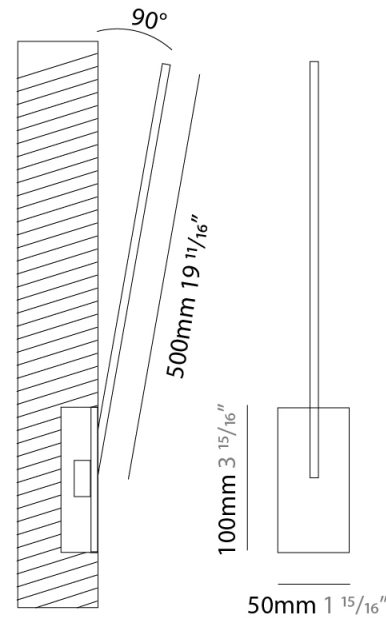

GENERAL

Series: Spillo
 Subseries: Spillo 1 Rod
 Brand: Icone
 Division: Design
 Mounting Type: Recessed
 Mounting Location: Wall
 Subcategory: Ambient

PHYSICAL

Shape: Rectangle
 Width (mm): 50
 Width (in): 1 15/16
 Height (mm): 400
 Height (in): 15 3/4
 Light Distribution: Adjustable
 Fixture Finish: WHI / BLK / CHR / BGD
 Fixture Material: Brass

GENERAL

Series: Spillo
 Subseries: Spillo 1 Rod
 Brand: Icone
 Division: Design
 Mounting Type: Recessed
 Mounting Location: Wall
 Subcategory: Ambient

PHYSICAL

Shape: Rectangle
 Width (mm): 50
 Width (in): 1 15/16
 Height (mm): 500
 Height (in): 19 11/16
 Light Distribution: Adjustable
 Fixture Finish: WHI / BLK / CHR / BGD
 Fixture Material: Brass

LED

Color Temperature (°K): 2700 / 3000
 Nominal Lumen (lm): 550
 CRI: >90 CRI
 Lamp Life (hrs): 50000

OPTICAL

Adjustability: Tilt 120°

RATINGS AND CERTIFICATIONS

Certified By: Certified for North American Standards
 IP rating: IP20

GENERAL

Series: Spillo
 Subseries: Spillo 1 Rod
 Brand: Icone
 Division: Design
 Mounting Type: Recessed
 Mounting Location: Wall
 Subcategory: Ambient

PHYSICAL

Shape: Rectangle
 Width (mm): 50
 Width (in): 1 15/16
 Height (mm): 600
 Height (in): 23 5/8
 Light Distribution: Adjustable
 Fixture Finish: WHI / BLK / CHR / BGD
 Fixture Material: Brass