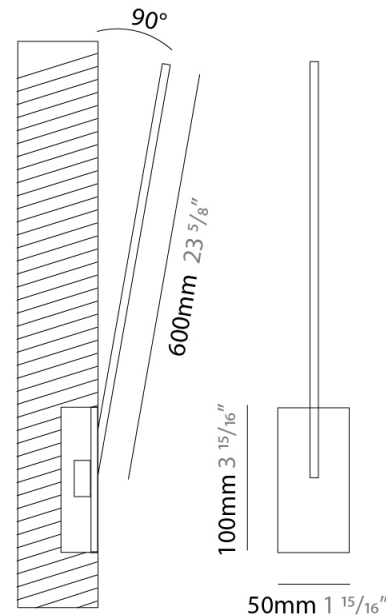

PROJECT	_____
TYPE	_____
SPECIFIER	_____
QUANTITY	_____
DATE	_____

SPILLO 1 ROD RECESSED

D46016- _____ - _____
base number   Color   Finish
                         Temperature   Options

1. To build a product code in our configurator select the specify button on the base model # product page
2. To build a manual product code on this datasheet choose from the options listed below in blue font and add the suffix to the base model #

GENERAL

Series: Spillo
Subseries: Spillo 1 Rod
Brand: Icone
Division: Design
Mounting Type: Recessed
Mounting Location: Wall
Subcategory: Ambient

PHYSICAL

Shape: Rectangle
Width (mm): 50
Width (in): 1 15/16
Height (mm): 600
Height (in): 23 5/8
Light Distribution: Adjustable
Fixture Finish: WHI / BLK / CHR / BGD
Fixture Material: Brass

ELECTRICAL

Lamp Type: LED
Total Output Wattage (W): 7.92
Dimming: 0-10V Dimming
Driver Included: No
Driver Location: Remote
Driver Type: Constant Voltage - 120Vac
Driver Class: Class 2
Input Voltage (V): 120
Output Voltage (V): 12
Upon Request: (Not included, see components) 0-10Vdc dimming / 277Vac

LED

Color Temperature (°K): 2700 / 3000
Nominal Lumen (lm): 660
CRI: >90 CRI
Lamp Life (hrs): 50000

OPTICAL

Adjustability: Tilt 120°

RATINGS AND CERTIFICATIONS

Certified By: Certified for North American Standards
IP rating: IP20