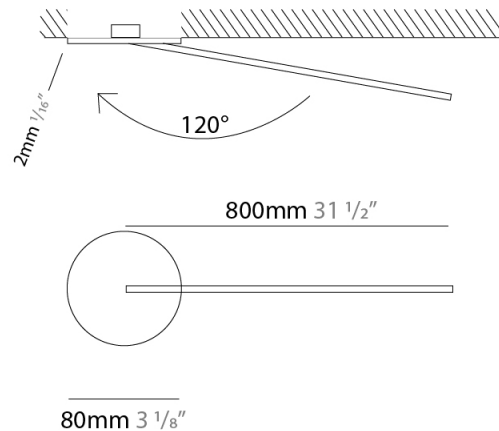

PROJECT
TYPE
SPECIFIER
QUANTITY
DATE

SPILLO 1 ROD RECESSED

D46025- -

base number
Color   Temperature   Finish   Options

1. To build a product code in our configurator select the specify button on the base model # product page
2. To build a manual product code on this datasheet choose from the options listed below in blue font and add the suffix to the base model #

GENERAL

Series: Spillo
Subseries: Spillo 1 Rod
Brand: Icone
Division: Design
Mounting Type: Recessed
Mounting Location: Wall
Subcategory: Ambient

PHYSICAL

Shape: Rectangle
Width (mm): 50
Width (in): 1 ¹⁵/₁₆
Height (mm): 800
Height (in): 31 1/2
Light Distribution: Adjustable
Fixture Finish: WHI / BLK / CHR / BGD
Fixture Material: Brass

ELECTRICAL

Lamp Type: LED
Total Output Wattage (W): 10.56
Dimming: 0-10V Dimming
Driver Included: No
Driver Location: Remote
Driver Type: Constant Voltage - 120Vac
Driver Class: Class 2
Input Voltage (V): 120
Output Voltage (V): 12
Upon Request: (Not included, see components) 0-10Vdc dimming / 277Vac

LED

Color Temperature (°K): 2700 / 3000
Nominal Lumen (lm): 880
CRI: >90 CRI
Lamp Life (hrs): 50000

OPTICAL

Adjustability: Tilt 120°

RATINGS AND CERTIFICATIONS

Certified By: Certified for North American Standards
IP rating: IP20