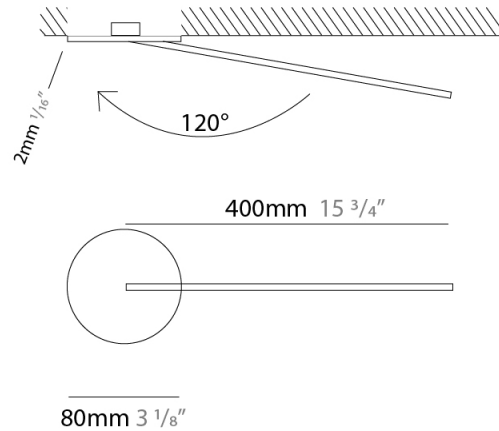

GENERAL

Series: Spillo
 Subseries: Spillo 1 Rod
 Brand: Icone
 Division: Design
 Mounting Type: Recessed
 Mounting Location: Wall
 Subcategory: Ambient

PHYSICAL

Shape: Rectangle
 Width (mm): 50
 Width (in): 1 15/16
 Height (mm): 400
 Height (in): 15 3/4
 Light Distribution: Adjustable
 Fixture Finish: WHI / BLK / CHR / BGD
 Fixture Material: Brass

GENERAL

Series: Spillo
 Subseries: Spillo 1 Rod Round Base
 Brand: Icone
 Division: Design
 Mounting Type: Recessed
 Mounting Location: Wall
 Subcategory: Ambient

PHYSICAL

Shape: Rectangle
 Width (mm): 50
 Width (in): 1 ¹⁵/₁₆
 Height (mm): 400
 Height (in): 15 ³/₄
 Light Distribution: Adjustable
 Fixture Finish: WHI / BLK / CHR / BGD
 Fixture Material: Brass

LED

Color Temperature (°K): 2700 / 3000
 Nominal Lumen (lm): 440
 CRI: >90 CRI
 Lamp Life (hrs): 50000

OPTICAL

Adjustability: Tilt 120°

RATINGS AND CERTIFICATIONS

Certified By: Certified for North American Standards
 IP rating: IP20